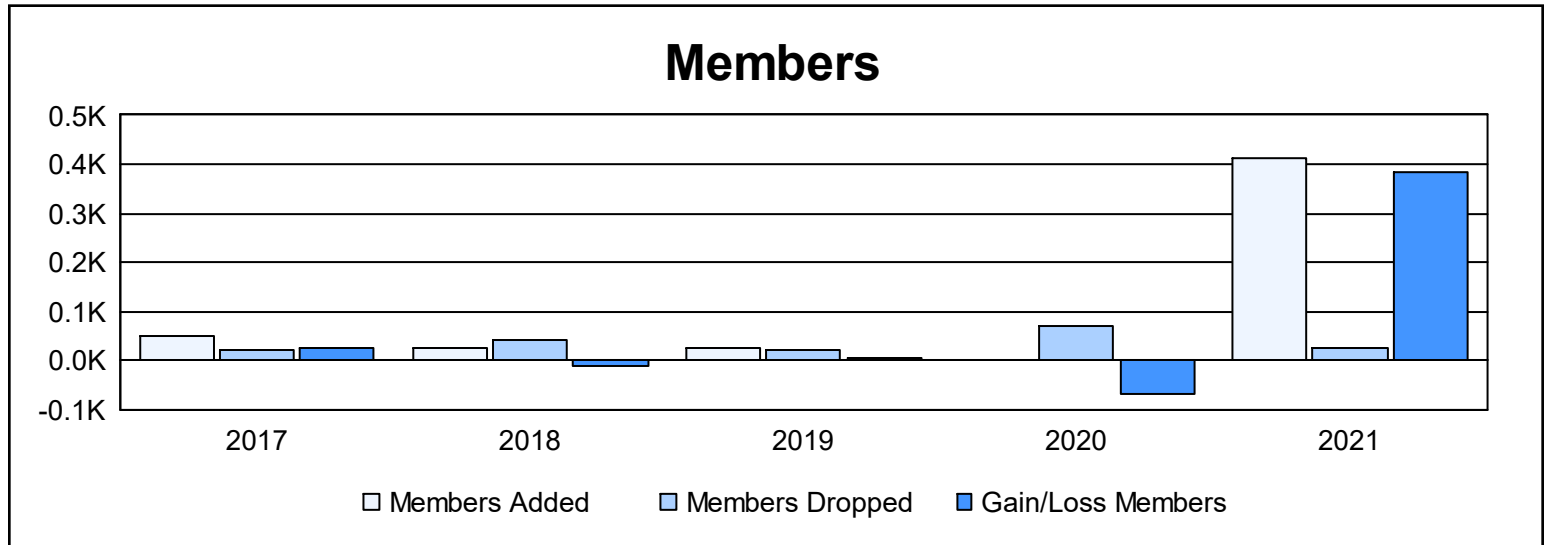

Year	New Clubs	Dropped Clubs	Gain/Loss Clubs	New Members	Charter Members	Reinstate Members	Transfer Members	Total Member Added	Total Members Dropped	Gain/Loss Members
2016-2017	1	0	1	11	29	8	0	48	21	27
2017-2018	0	0	0	3	22	2	0	27	40	-13
2018-2019	1	1	0	4	22	0	0	26	22	4
2019-2020	0	3	-3	0	0	0	0	0	70	-70
2020-2021	12	1	11	22	336	54	0	412	27	385
<b>Average</b>	<b>3</b>	<b>1</b>	<b>2</b>	<b>8</b>	<b>82</b>	<b>13</b>	<b>0</b>	<b>103</b>	<b>36</b>	<b>67</b>

### Membership Composition June 2021 Cumulative