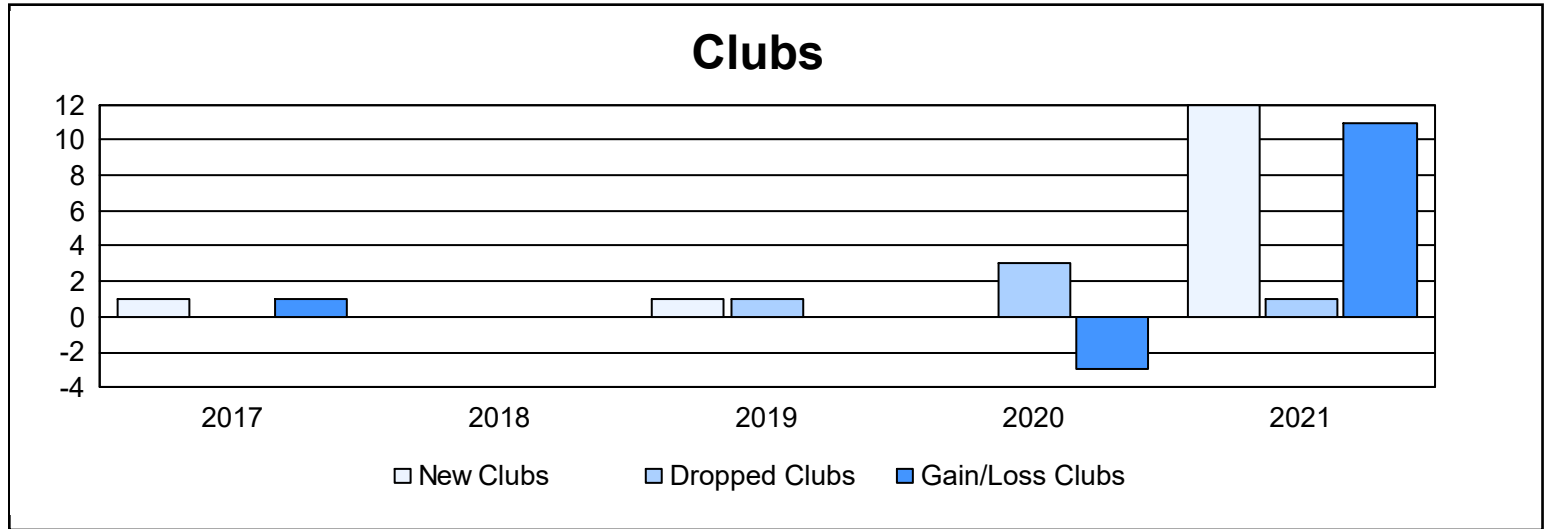

Year	New Clubs	Dropped Clubs	Gain/Loss Clubs	New Members	Charter Members	Reinstate Members	Transfer Members	Total Member Added	Total Members Dropped	Gain/Loss Members
2016-2017	1	0	1	11	29	8	0	48	21	27
2017-2018	0	0	0	3	22	2	0	27	40	-13
2018-2019	1	1	0	4	22	0	0	26	22	4
2019-2020	0	3	-3	0	0	0	0	0	70	-70
2020-2021	12	1	11	22	336	54	0	412	27	385
<b>Average</b>	<b>3</b>	<b>1</b>	<b>2</b>	<b>8</b>	<b>82</b>	<b>13</b>	<b>0</b>	<b>103</b>	<b>36</b>	<b>67</b>

### Membership Composition June 2021 Cumulative